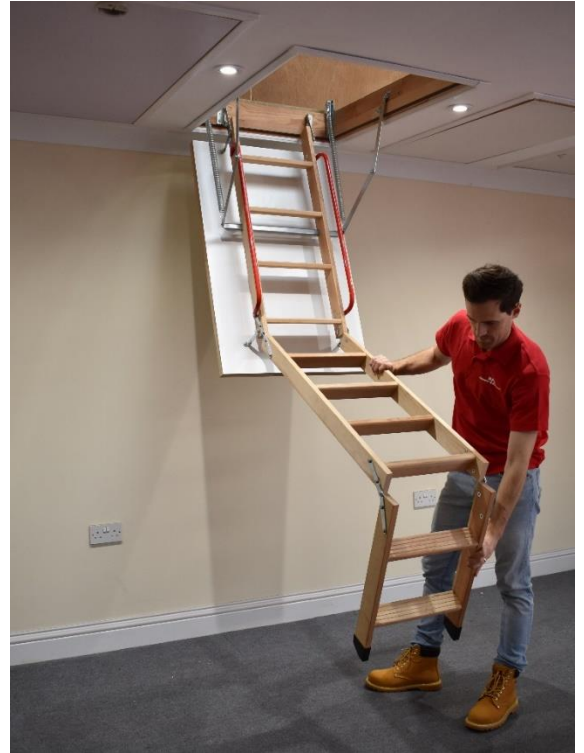

Deluxe Wooden Loft Ladder

Deluxe Wooden Loft Ladder

Model Size	1100x545mm	1100x700mm	1300x545mm	1300x700mm
Weight	22kg	24kg	32kg	35kg
Floor to Ceiling Height up to:	2.8m	2.8m	3.2m	3.2m
External Frame Fitting Size	1100x545mm	1100x700mm	1300x545mm	1300x700mm
Internal Hatch Measurement	106cm x 51cm	106cm x 66cm	126cm x 51cm	126cm x 66cm
Ladder Length	3.0m	3.0m	3.48m	3.48m
Ladder Width	38cm	38cm	38cm	38cm
Tread Width	34cm	34cm	34cm	34cm
Tread Depth	8cm	8cm	8cm	8cm
Tread Thickness	2cm	2cm	2cm	2cm
Distance Between Rungs	25cm	25cm	29cm	29cm
Frame Thickness	2cm	2cm	2cm	2cm
Frame Depth	14cm	14cm	14cm	14cm
Clearance Above Hatch	37cm	37cm	25cm	25cm